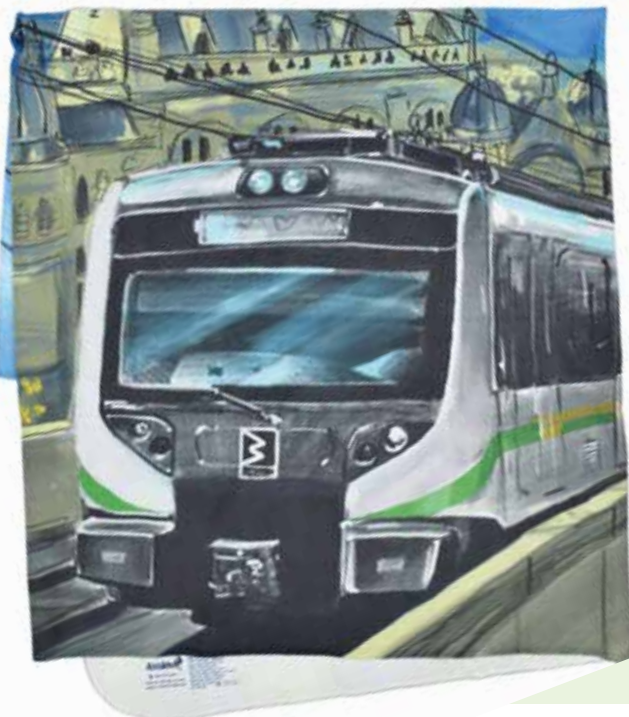

Porta vasos x4

$111.900

Ref: 17224

Toalla de microfibra

$105.400

Ref: 17180